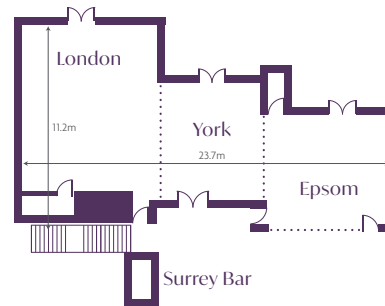

MAXIMUM CAPACITY
Theatre style 200

The Surrey Suite

MAXIMUM CAPACITY
Theatre style/Reception 200
MAXIMUM CAPACITY
123.7 x 11.2m

The Mandolay Suite

MAXIMUM CAPACITY
Banquet rounds 300
Theatre style/Reception 500

FLOOR AREA
23.5 x 17.6m

MANDOLAY

One Unique Hotel
Infinite Possibilities

Perfectly Located Good Connections

**Mandolay Hotel
in the Heart of Guildford**

The Mandolay Hotel is in close proximity to the M25, M3 and A3. London Heathrow and London Gatwick Airports are within easy reach and excellent rail links allow direct access to both London and the South Coast.