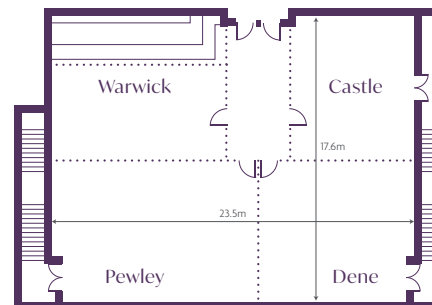

MAXIMUM CAPACITY
Theatre style 200

The Surrey Suite

MAXIMUM CAPACITY
Theatre style/Reception 200
MAXIMUM CAPACITY
123.7 x 11.2m

The Mandolay Suite

MAXIMUM CAPACITY
Banquet rounds 300
Theatre style/Reception 500