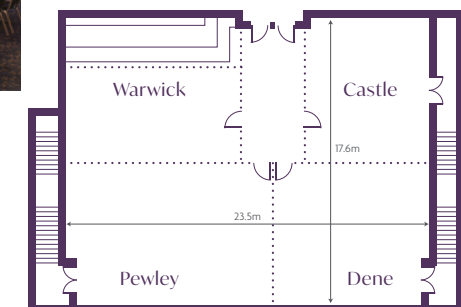

Capacity and Floor plans

The Oak Room

	NUMBER OF PEOPLE
Theatre Style	30
Classroom Style	12
Boardroom Style	24
Cabaret Style	24
U Shape	20

Floor area
9.35 x 4.92m

The Surrey Suite

	NUMBER OF PEOPLE
Theatre Style	180
Classroom Style	60
Boardroom Style	70
Cabaret Style	110
U Shape	50

Floor area
123.7 x 11.2m

The Mandolay Suite

	NUMBER OF PEOPLE
Theatre Style	500
Classroom Style	200
Boardroom Style	100
Cabaret Style	280
U Shape	

Floor area
23.5 x 17.6m

MANDOLAY

One Unique Hotel
Infinite Possibilities