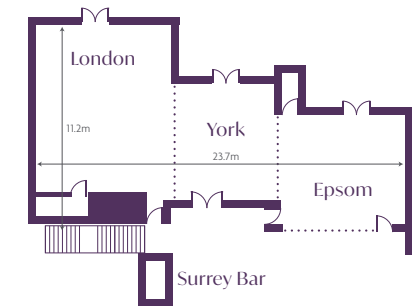

Capacity and Floor plans

The Oak Room

	NUMBER OF PEOPLE
Theatre Style	30
Classroom Style	12
Boardroom Style	24
Cabaret Style	24
U Shape	20

Floor area
9.35 x 4.92m

The Surrey Suite

	NUMBER OF PEOPLE
Theatre Style	180
Classroom Style	60
Boardroom Style	70
Cabaret Style	110
U Shape	50

Floor area
123.7 x 11.2m

The Mandolay Suite

	NUMBER OF PEOPLE
Theatre Style	500
Classroom Style	200
Boardroom Style	100
Cabaret Style	280
U Shape	

Floor area
23.5 x 17.6m

MANDOLAY

One Unique Hotel
Infinite Possibilities