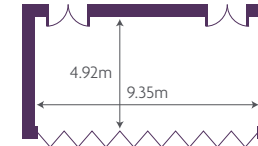

Capacity and Floor plans

The Oak Room

	NUMBER OF PEOPLE
Theatre Style	30
Classroom Style	12
Boardroom Style	24
Cabaret Style	24
U Shape	20

Floor area
9.35 x 4.92m

The Surrey Suite

	NUMBER OF PEOPLE
Theatre Style	180
Classroom Style	60
Boardroom Style	70
Cabaret Style	110
U Shape	50