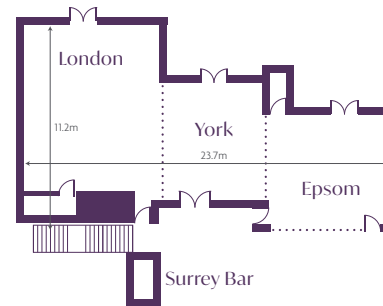

MAXIMUM CAPACITY
Theatre style 200

The Surrey Suite

MAXIMUM CAPACITY
Theatre style/Reception 200
MAXIMUM CAPACITY
123.7 x 11.2m

The Mandolay Suite

MAXIMUM CAPACITY
Banquet rounds 300
Theatre style/Reception 500

FLOOR AREA
23.5 x 17.6m

MANDOLAY

One Unique Hotel
Infinite Possibilities

**Mandolay Hotel
in the Heart of Guildford**

Perfectly Located Good Connections

The Mandolay Hotel is in close proximity to the M25, M3 and A3. London Heathrow and London Gatwick Airports are within easy reach and excellent rail links allow direct access to both London and the South Coast.