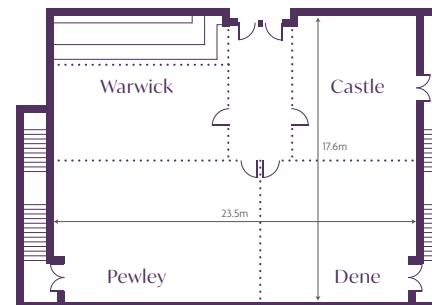

MAXIMUM CAPACITY
Theatre style 200

The Surrey Suite

MAXIMUM CAPACITY
Theatre style/Reception 200
MAXIMUM CAPACITY
123.7 x 11.2m

The Mandolay Suite

MAXIMUM CAPACITY
Banquet rounds 300
Theatre style/Reception 500